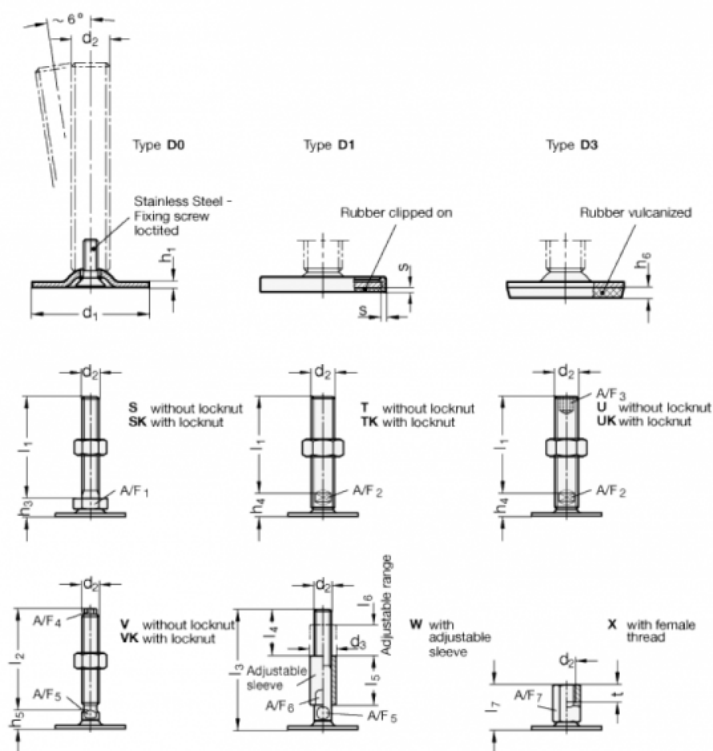

Data Sheet

Article number: 204140M1060D3S

Description: E+G levelling foot
GN 41-40-M10-60-D3-S

Note: S Without nut, External hexagon at the bottom

Measures

A/F1	=	17
d1	=	40
d2	=	M10
h1	=	2
h3	=	11
h6	=	3.5
l1	=	60
s	=	